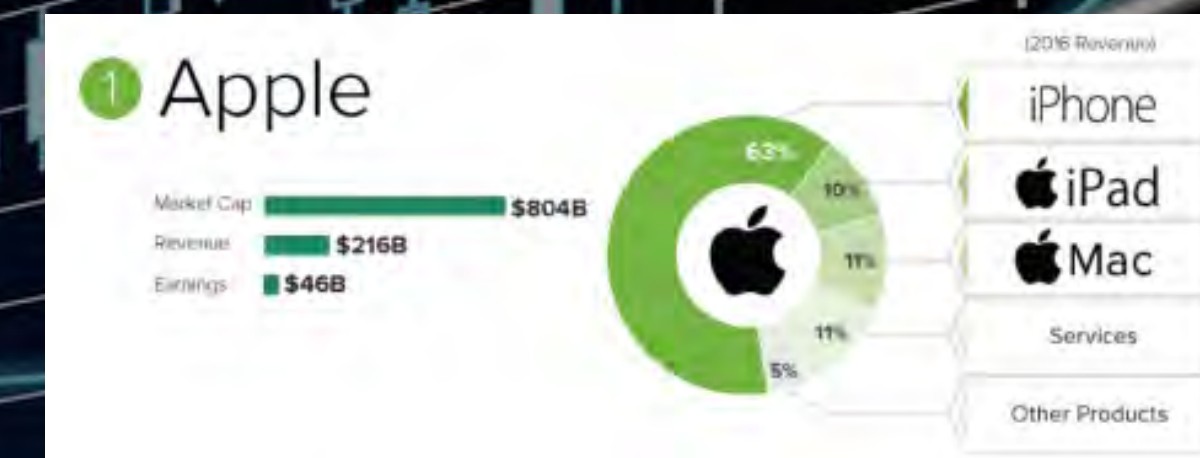

Social

Economic

Impact of humans on earth

Our values from the past are under pressure

More people die by suicide, than by violence

More people die by overweight, than by hunger

We have a solution for eternal life

Next up; hapiness
In extended reality or
in real life?

Covid-19 accelerates the economic crises

What would Google do?
Or GAFAM?

The current value of GAFAM is \$6,2 trillion based on our behavior

Shouldn't they be paying us?