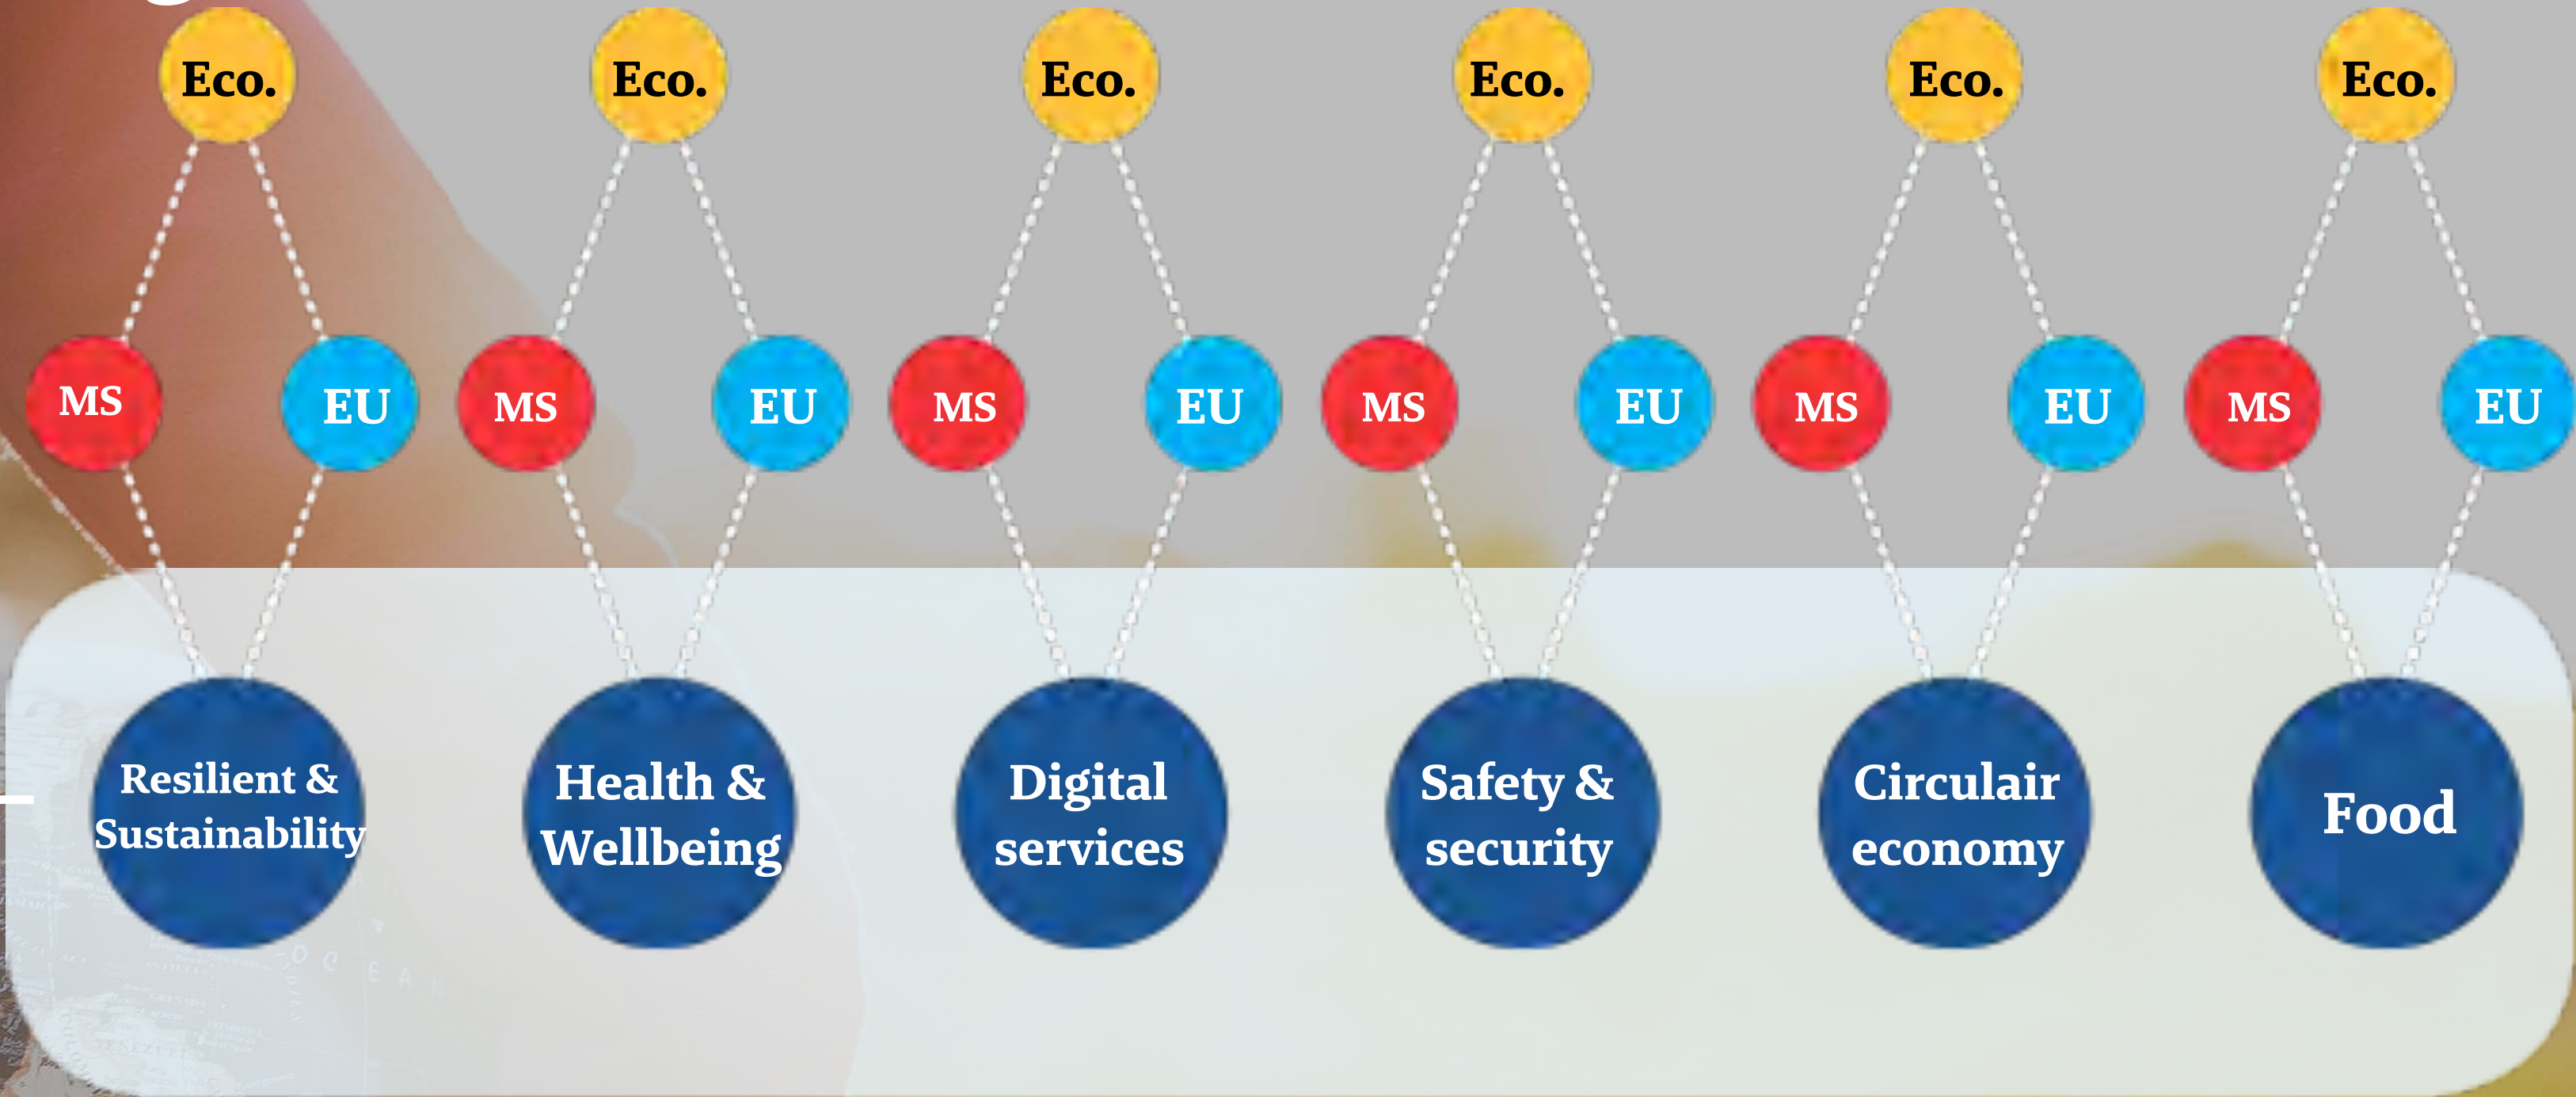

Societal and organizational challenges

We are in need of 21st century solutions

Increasing problems on a daily basis

“We are stuck in the system”

Digital transformation is a cultural change

Culture eats strategy for breakfast

So how do we approach this?

China

Europe

USA

The question is in what society we want to live?

In which we make use of the potential of technology and
safeguard the public interest

Mission driven upscaling

Iconprojects

Citizen card

Digital Twins

Urban Air Mobility

**1 solution
For
Several societal
challenges
with
Multiple
technologies**

+ 5 generic themes

- Digital infrastructure & machine learning incl. connectivity (5G)
- New emerging technologies
- Citizen data declaration: ethics & public values
- Cybersecurity & Privacy
- Sustainable value models