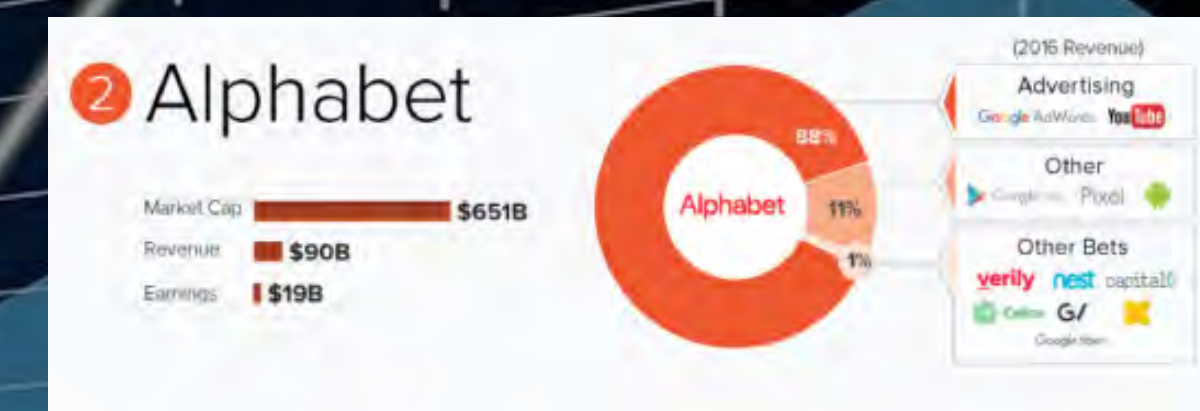

Next up; hapiness
In extended reality or
in real life?

Covid-19 accelerates the economic crises

What would Google do?
Or GAFAM?

The current value of GAFAM is \$6,2 trillion based on our behavior

Shouldn't they be paying us?

f SHARE TWEET LINKEDIN

Ad closed by G
Report this a
AdChoices b

TC Sessions: Robotics 2018

Boston Dynamics will start selling its dog-like SpotMini robot in 2019

Lucas Matney May 11, 2018

theguardian

all opinion culture business lifestyle fashion environment tech travel